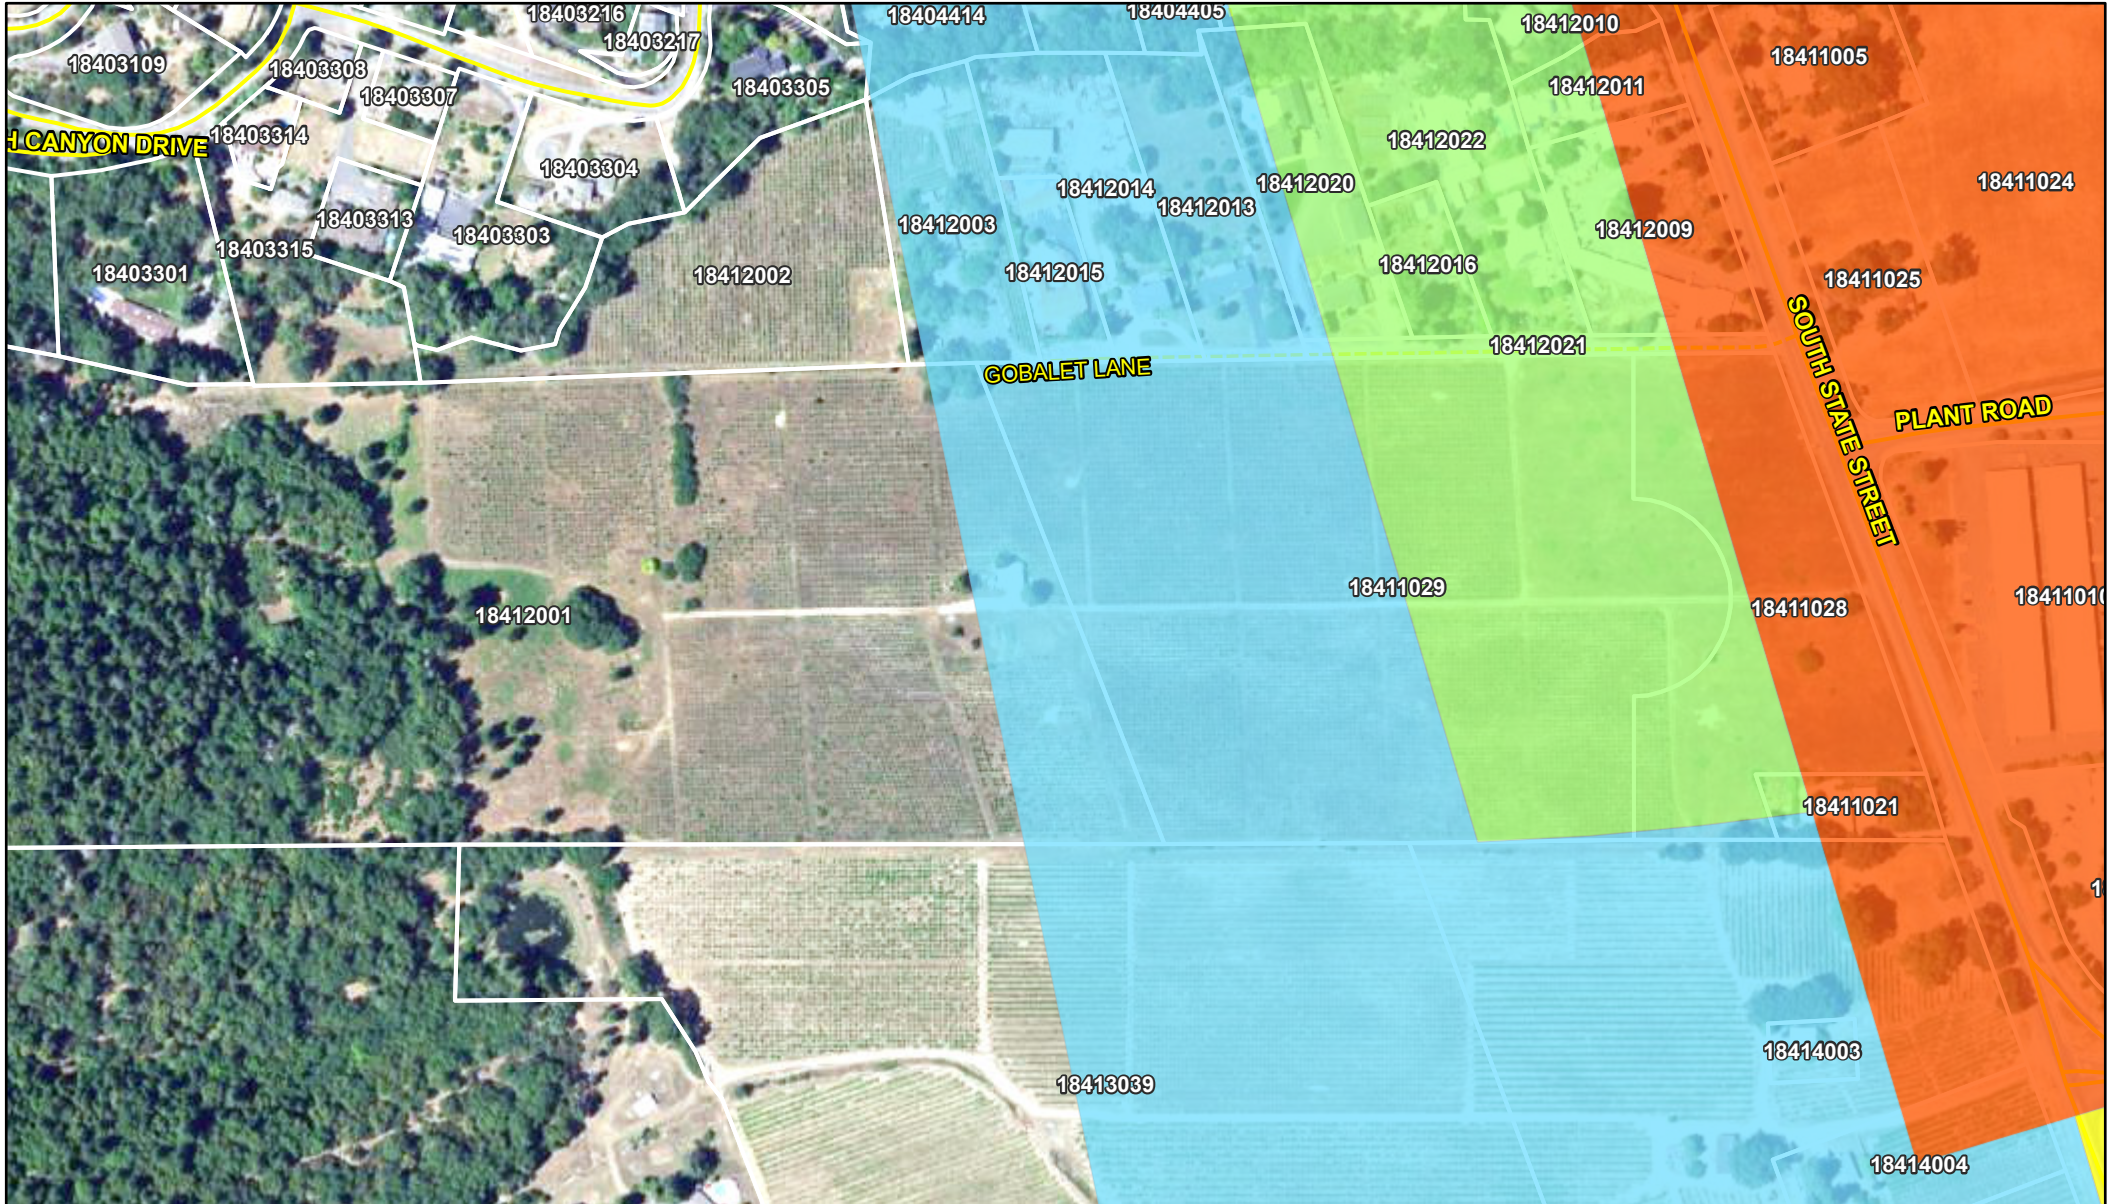

Bella Vista Airport Zones

EIR ADDENDUM EXHIBIT 4

11/5/2021, 8:55:30 AM

Assessor's Parcels		4		Private Roads		Blue: Band_3
Airport Zones		6		Red: Band_1		Green: Band_2
		3		Public Roads		Red: Band_1
		2				Green: Band_2