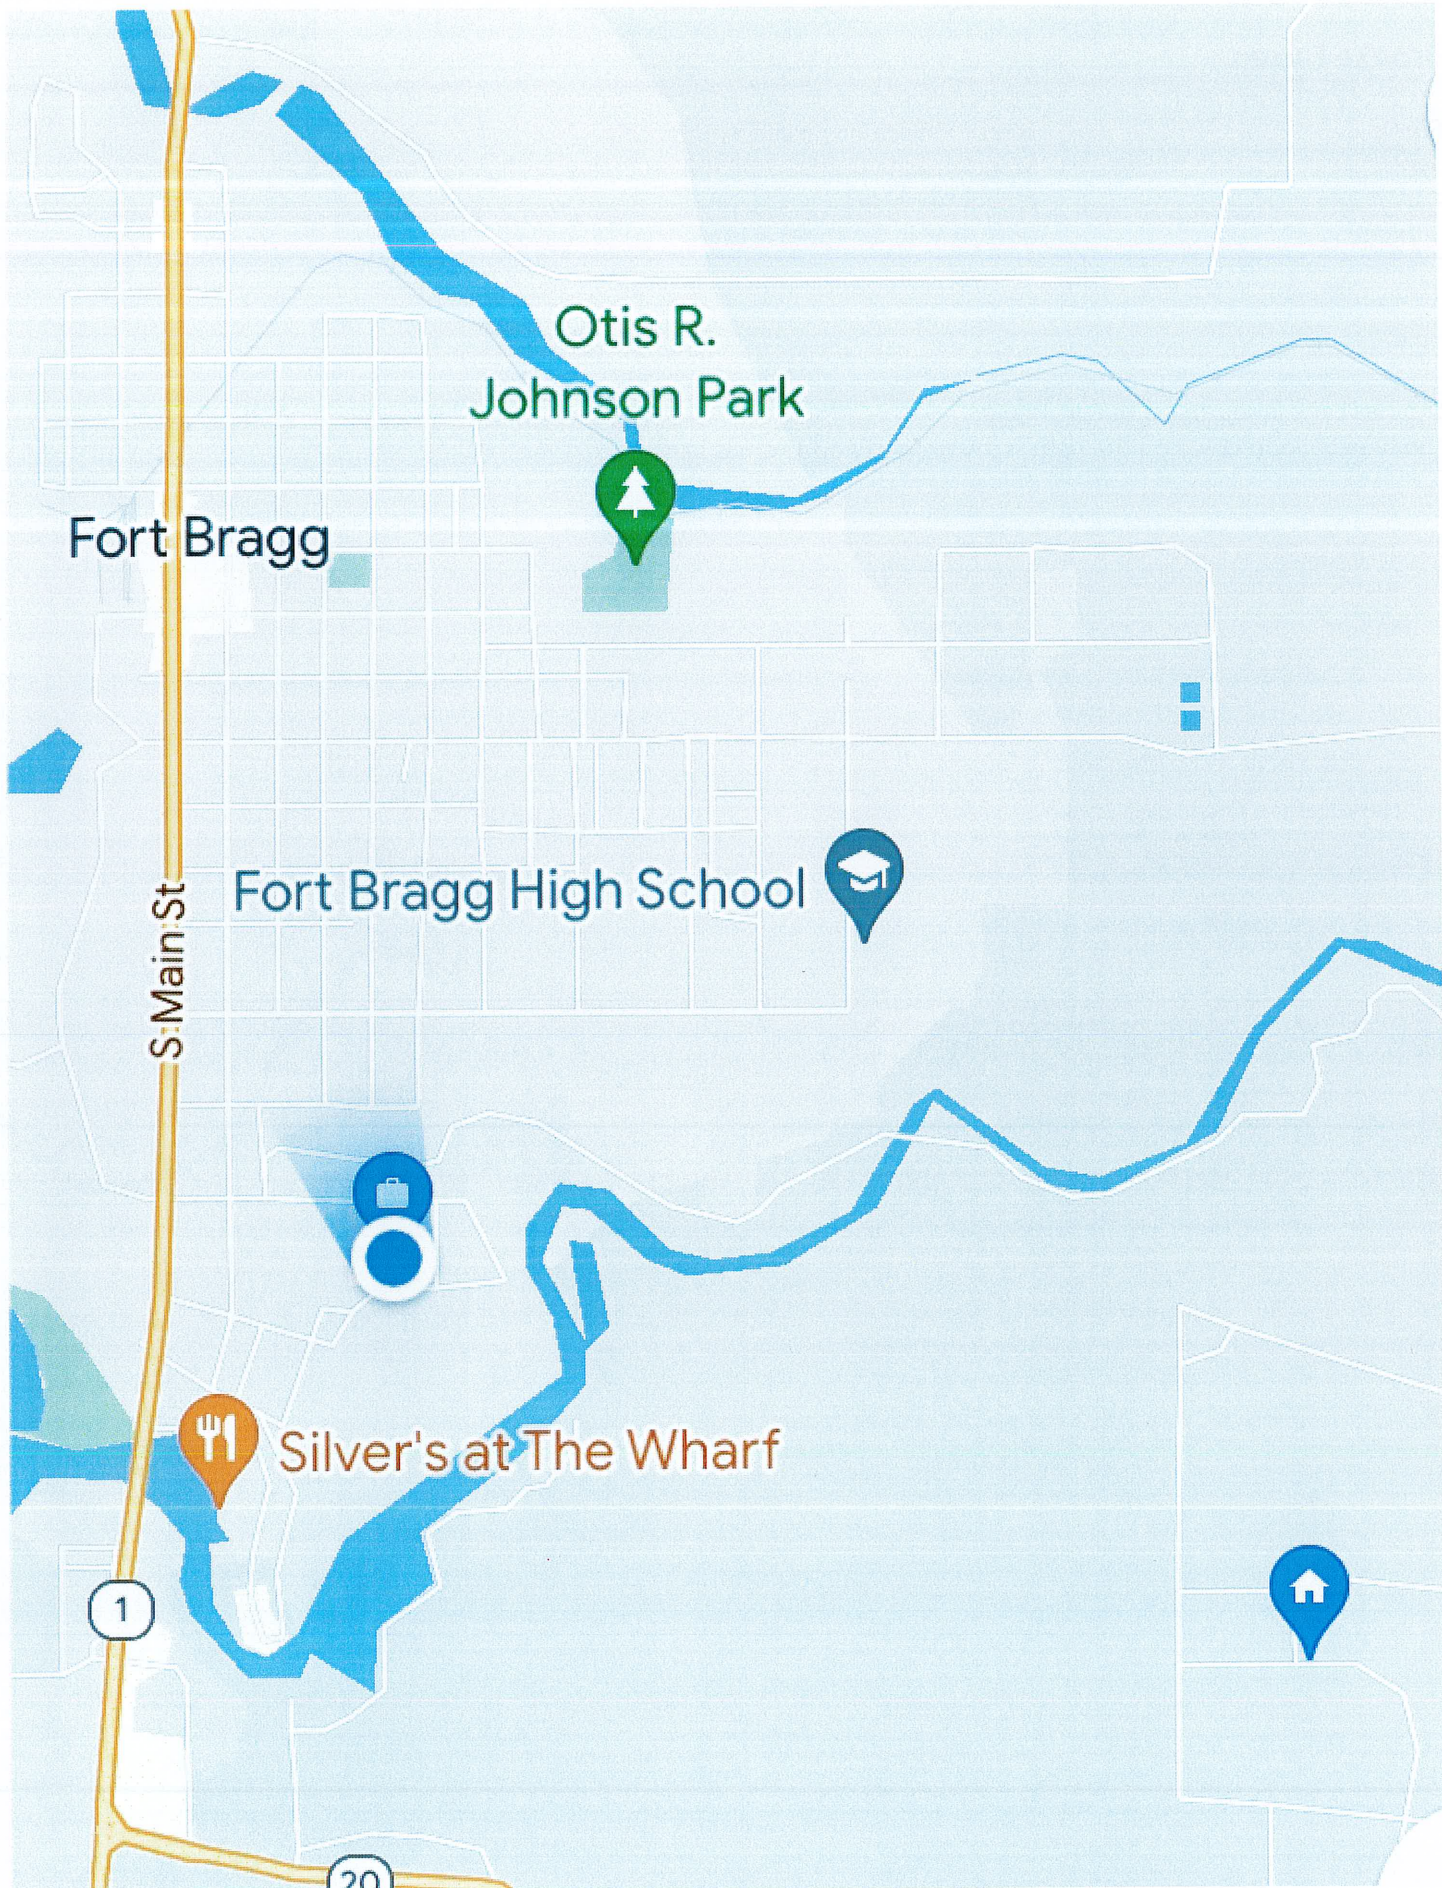

Brooke Larsen

From: Teresa Ravella <t_ravella@yahoo.com>
Sent: Monday, June 6, 2022 2:34 PM
To: pbscommissions
Subject: Google Map for Thomas Lane

Hello-

Thomas Lane is southeast of Fort Bragg.
The blue balloon down on the right is my property on Thomas Lane.

Mendocino County
JUN 09 2022
Planning & Building Services

Sent from Teresa's iPhone